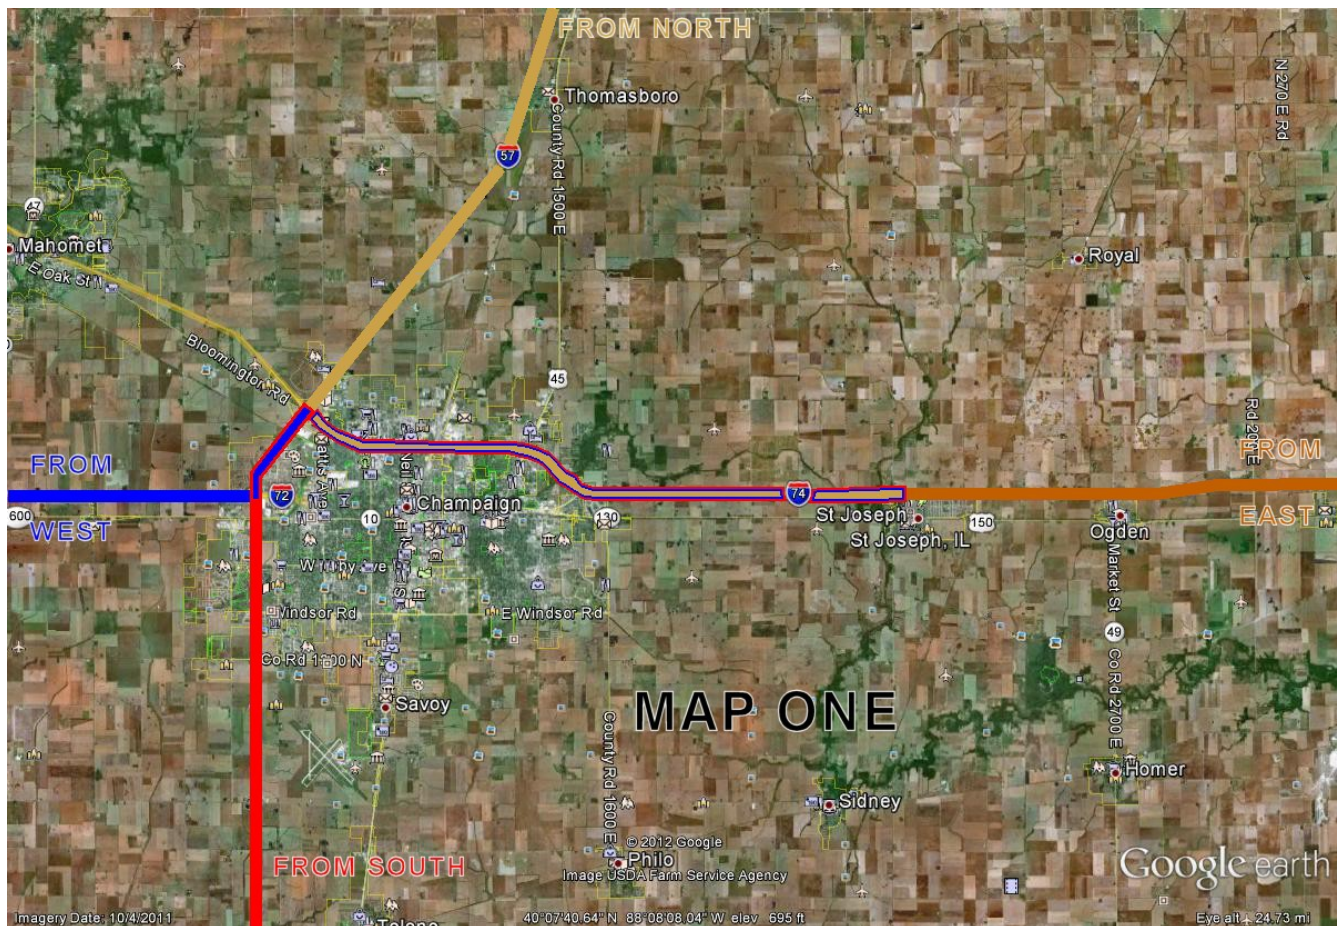

2013
Illinois Sector
Summit

14SEP2013, St. Joseph, IL

Driving Directions and Maps

Directions to St. Joseph

(A1) From the East (Danville, IL; Indianapolis, IN; points east) (Map One Bronze Route)
Approach on Interstate 74. Proceed to Exit 192 (St. Joseph, IL). Turn LEFT at the top of the ramp. Proceed to instructions (B) below.

(A2) From the North (Chicago, IL; all points north) (Map One Gold Route)
Approach from the north on Interstate 57. Proceed to instructions (A5) below.

(A3) From the South (Mattoon, IL; Effingham, IL; all points south) (Map One Red Route)
Approach from the south on Interstate 57. Proceed to instructions (A5) below.

(A4) From the West (Decatur, IL; Springfield, IL; all points west) (Map One Blue Route)
Approach from the west on Interstate 72. Proceed to Exit 182B (I-57 North). Proceed to instructions (A5) below.

(A5) From Interstate 57 (Map One ALL Routes)

Proceed to Exit 237A (I-74 East). Proceed on Interstate 74 to Exit 192 (St. Joseph, IL). Turn RIGHT at the top of the ramp. Proceed to instructions (B) below.

(B) From Exit 192 (Map Two)

Take second LEFT (Grand Avenue).